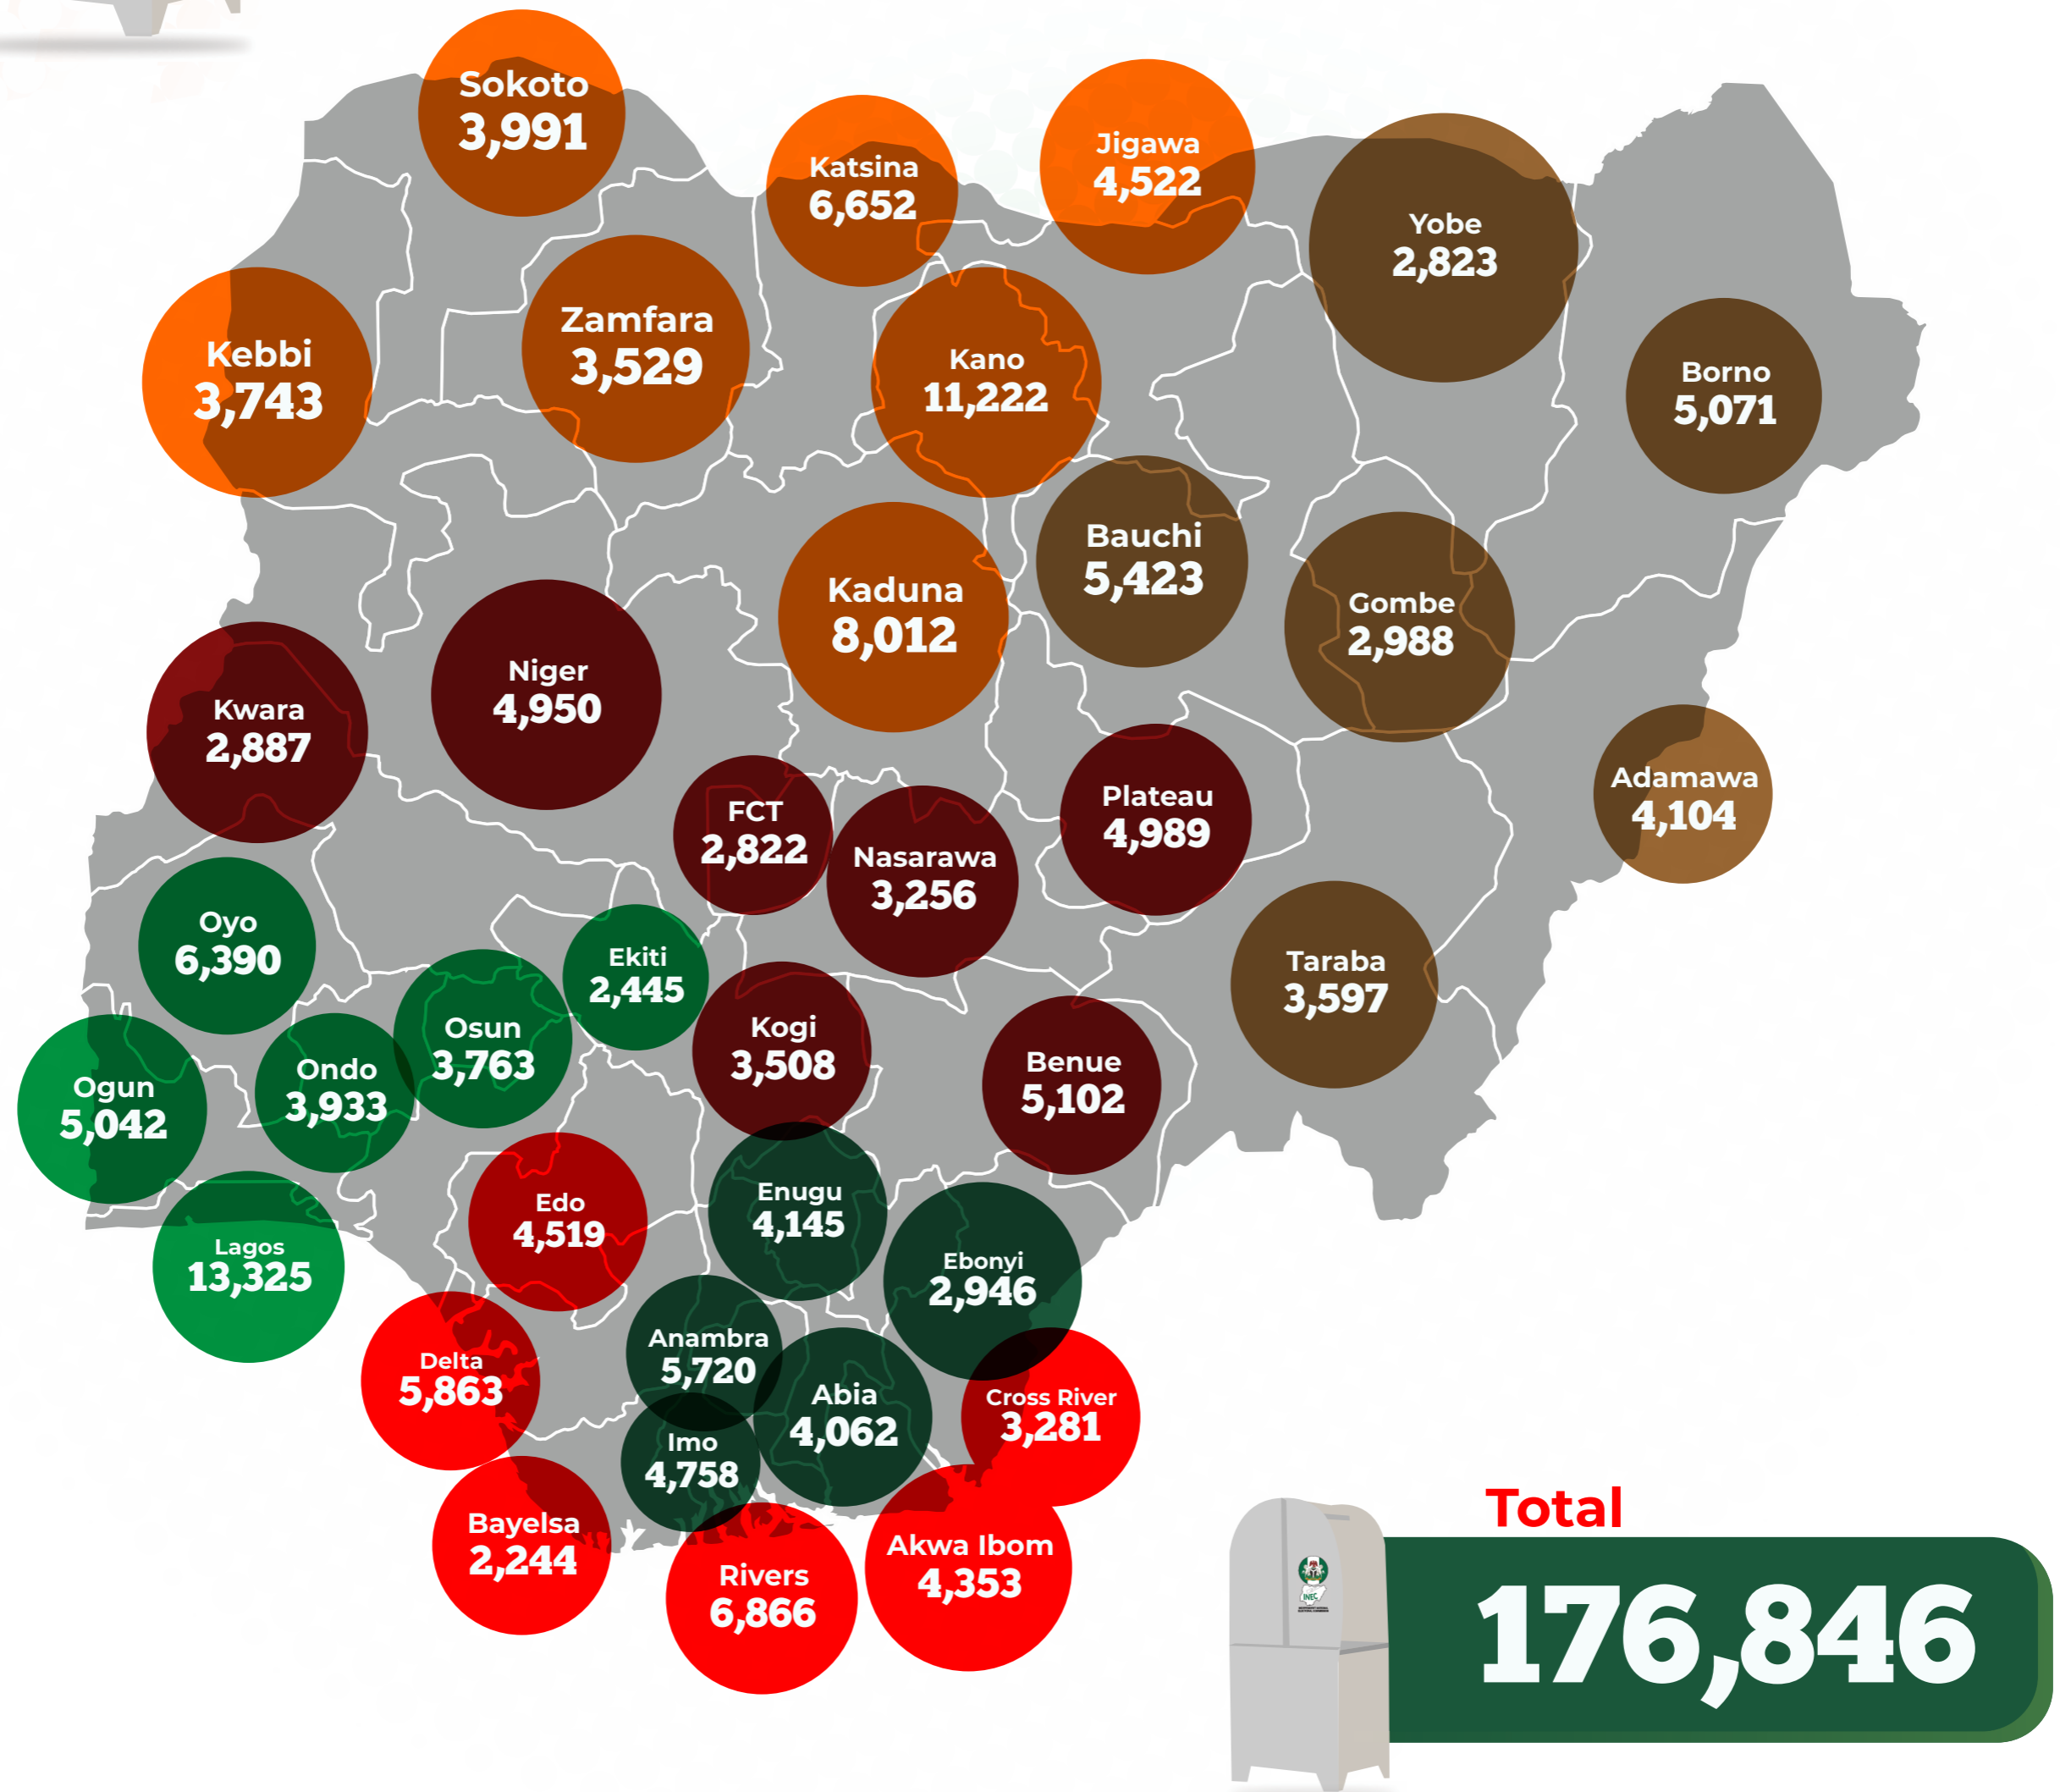

Distribution of **Polling Units** prior to the conversion of Voting points/Voting point Settlements Nationwide

iccc@inec.gov.ng
@inecnigeria
www.inecnigeria.org
www.inecnews.com

0700-CALL-INEC (0700-2255-4632)
09050858629, 08180958715,
09025038466, 07062896047

Download 'Mylnec' Mobile App  

Voting Points and Voting Point Settlements converted to **Polling Units** Nationwide

iccc@inec.gov.ng
@inecnigeria
www.inecnigeria.org
www.inecnews.com

0700-CALL-INEC (0700-2255-4632)
09050858629, 08180958715,
09025038466, 07062896047

Download 'MyInec' Mobile App

Distribution of New Polling Units in Nigeria

iccc@inec.gov.ng
@inecnigeria
www.inecnigeria.org
www.inecnews.com

0700-CALL-INEC (0700-2255-4632)
09050858629, 08180958715,
09025038466, 07062896047