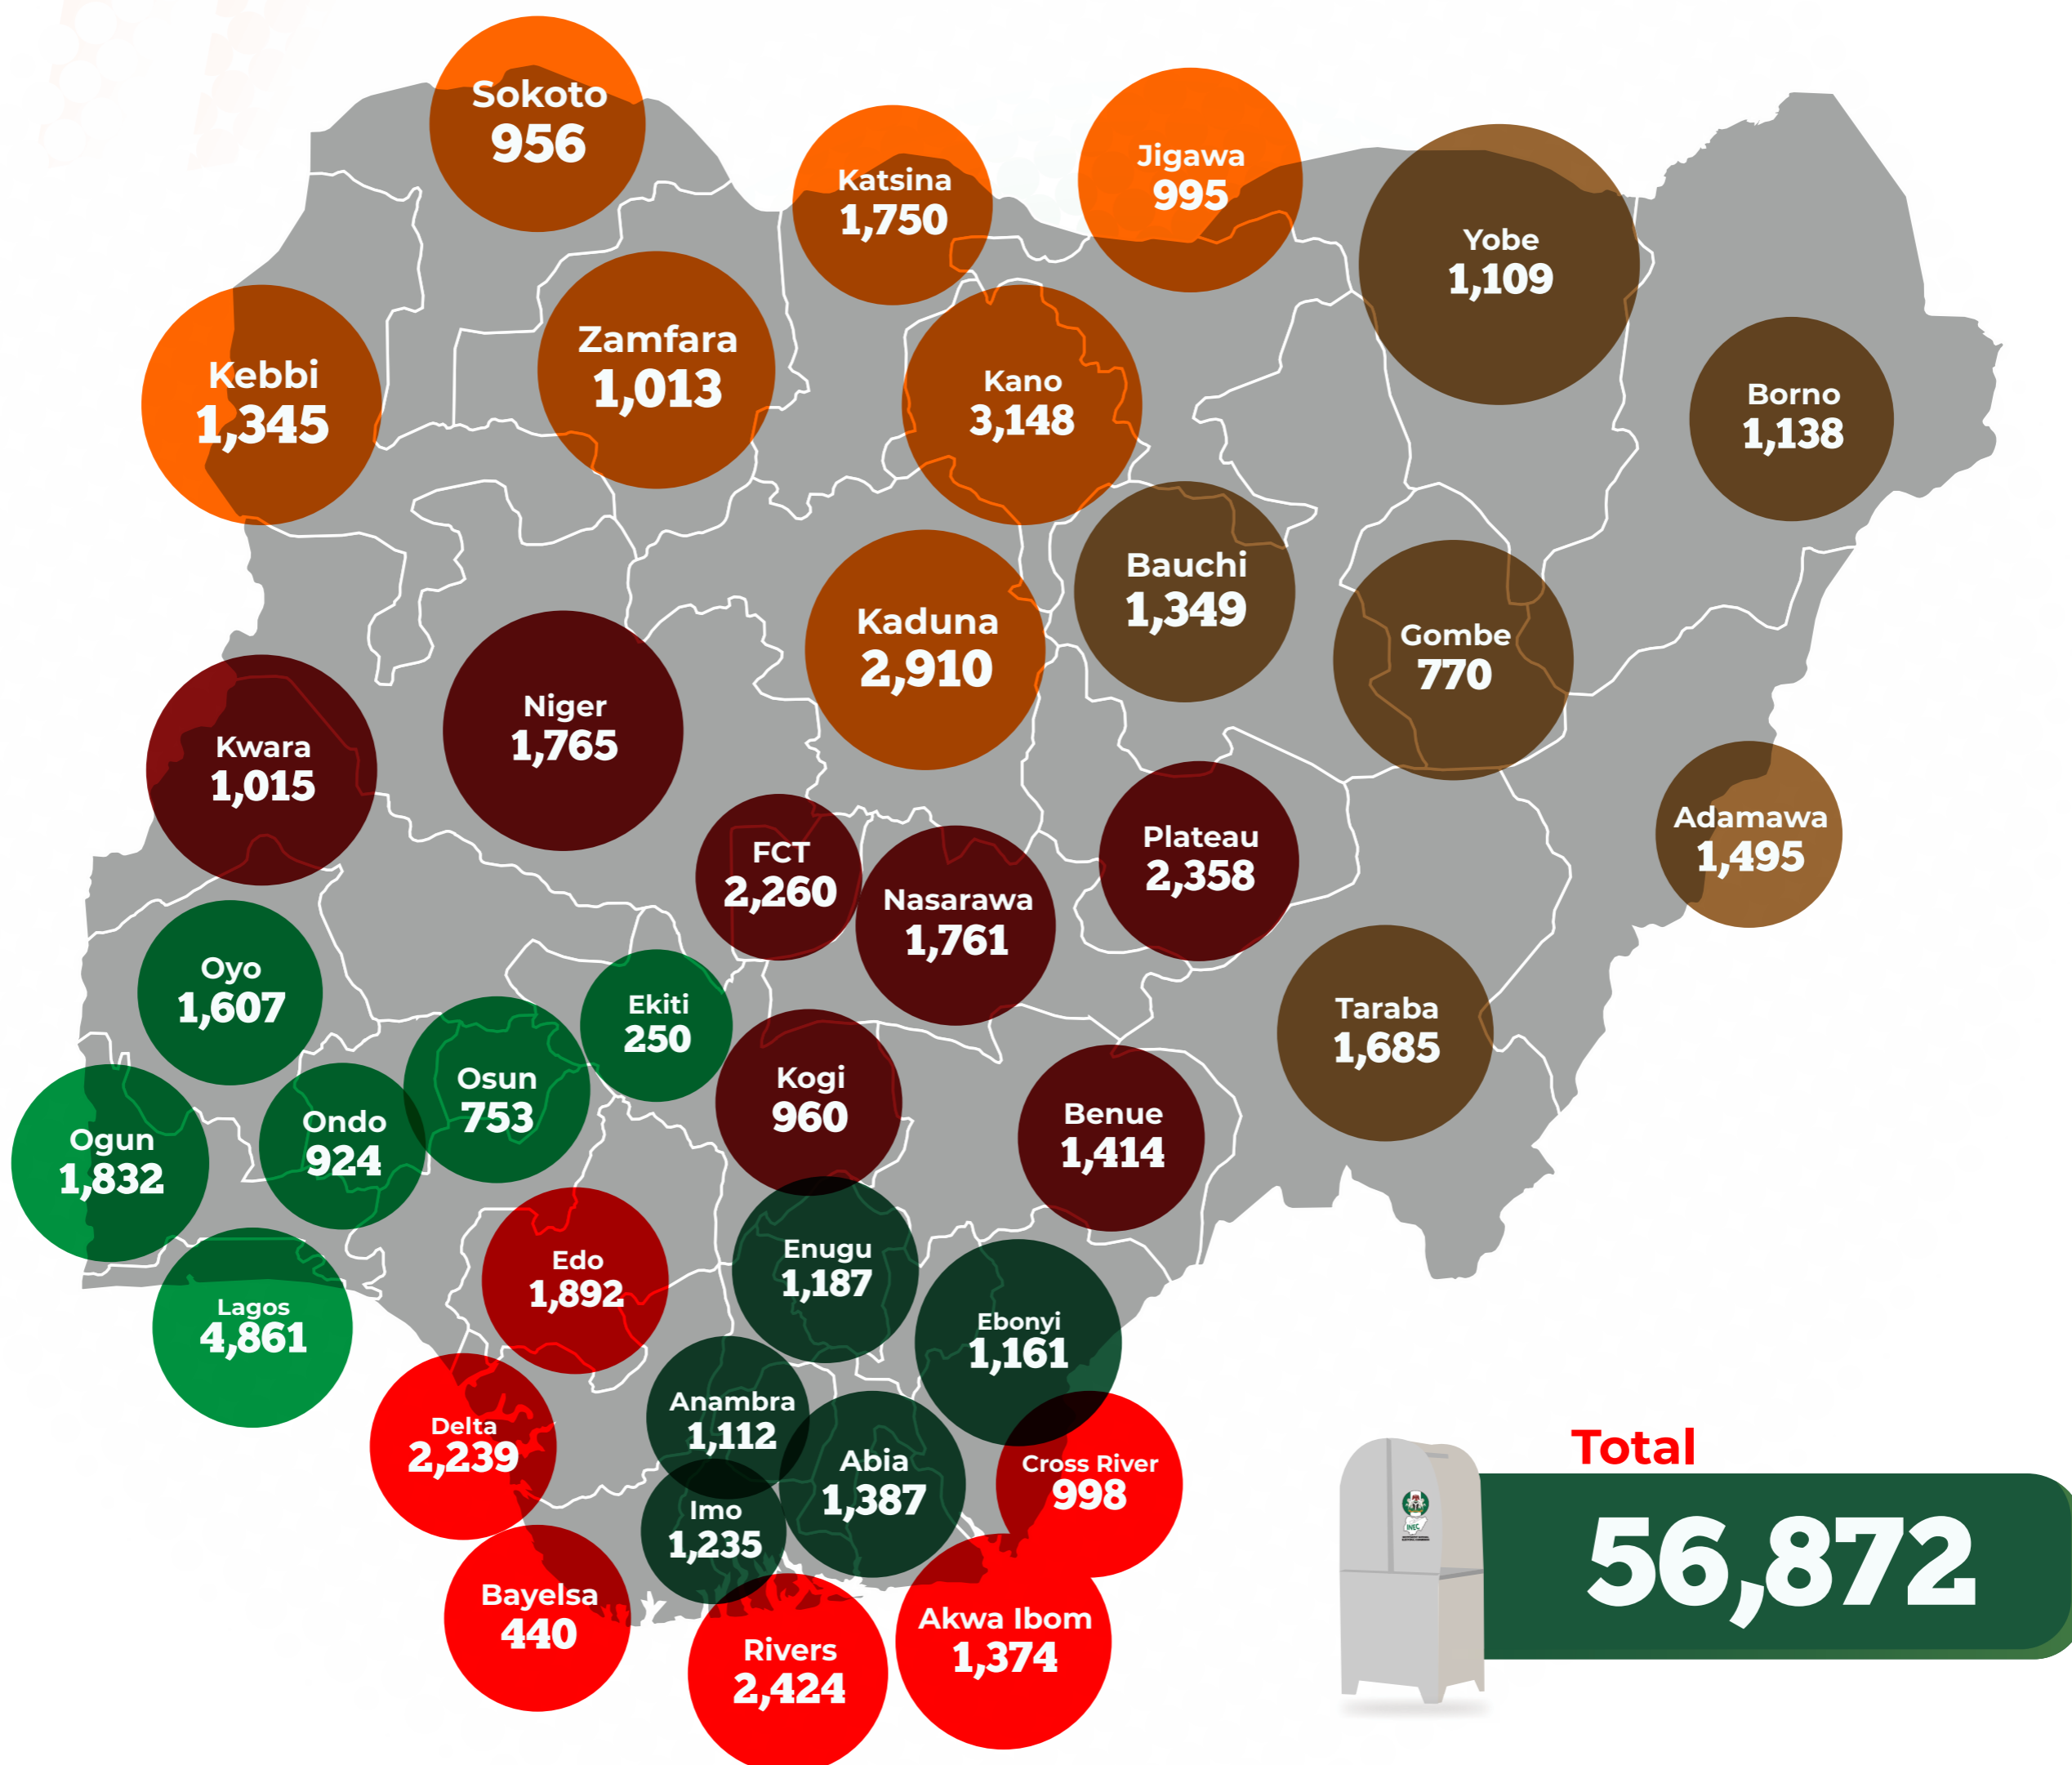

Distribution of **Polling Units** prior to the conversion of Voting points/Voting point Settlements Nationwide

iccc@inec.gov.ng
@inecnigeria
www.inecnigeria.org
www.inecnews.com

0700-CALL-INEC (0700-2255-4632)
09050858629, 08180958715,
09025038466, 07062896047

Download 'Mylnec' Mobile App  

Voting Points and Voting Point Settlements converted to **Polling Units** Nationwide

iccc@inec.gov.ng
@inecnigeria
www.inecnigeria.org
www.inecnews.com

0700-CALL-INEC (0700-2255-4632)
09050858629, 08180958715,
09025038466, 07062896047

Download 'MyInec' Mobile App

Distribution of New Polling Units in Nigeria

iccc@inec.gov.ng
@inecnigeria
www.inecnigeria.org
www.inecnews.com

0700-CALL-INEC (0700-2255-4632)
09050858629, 08180958715,
09025038466, 07062896047