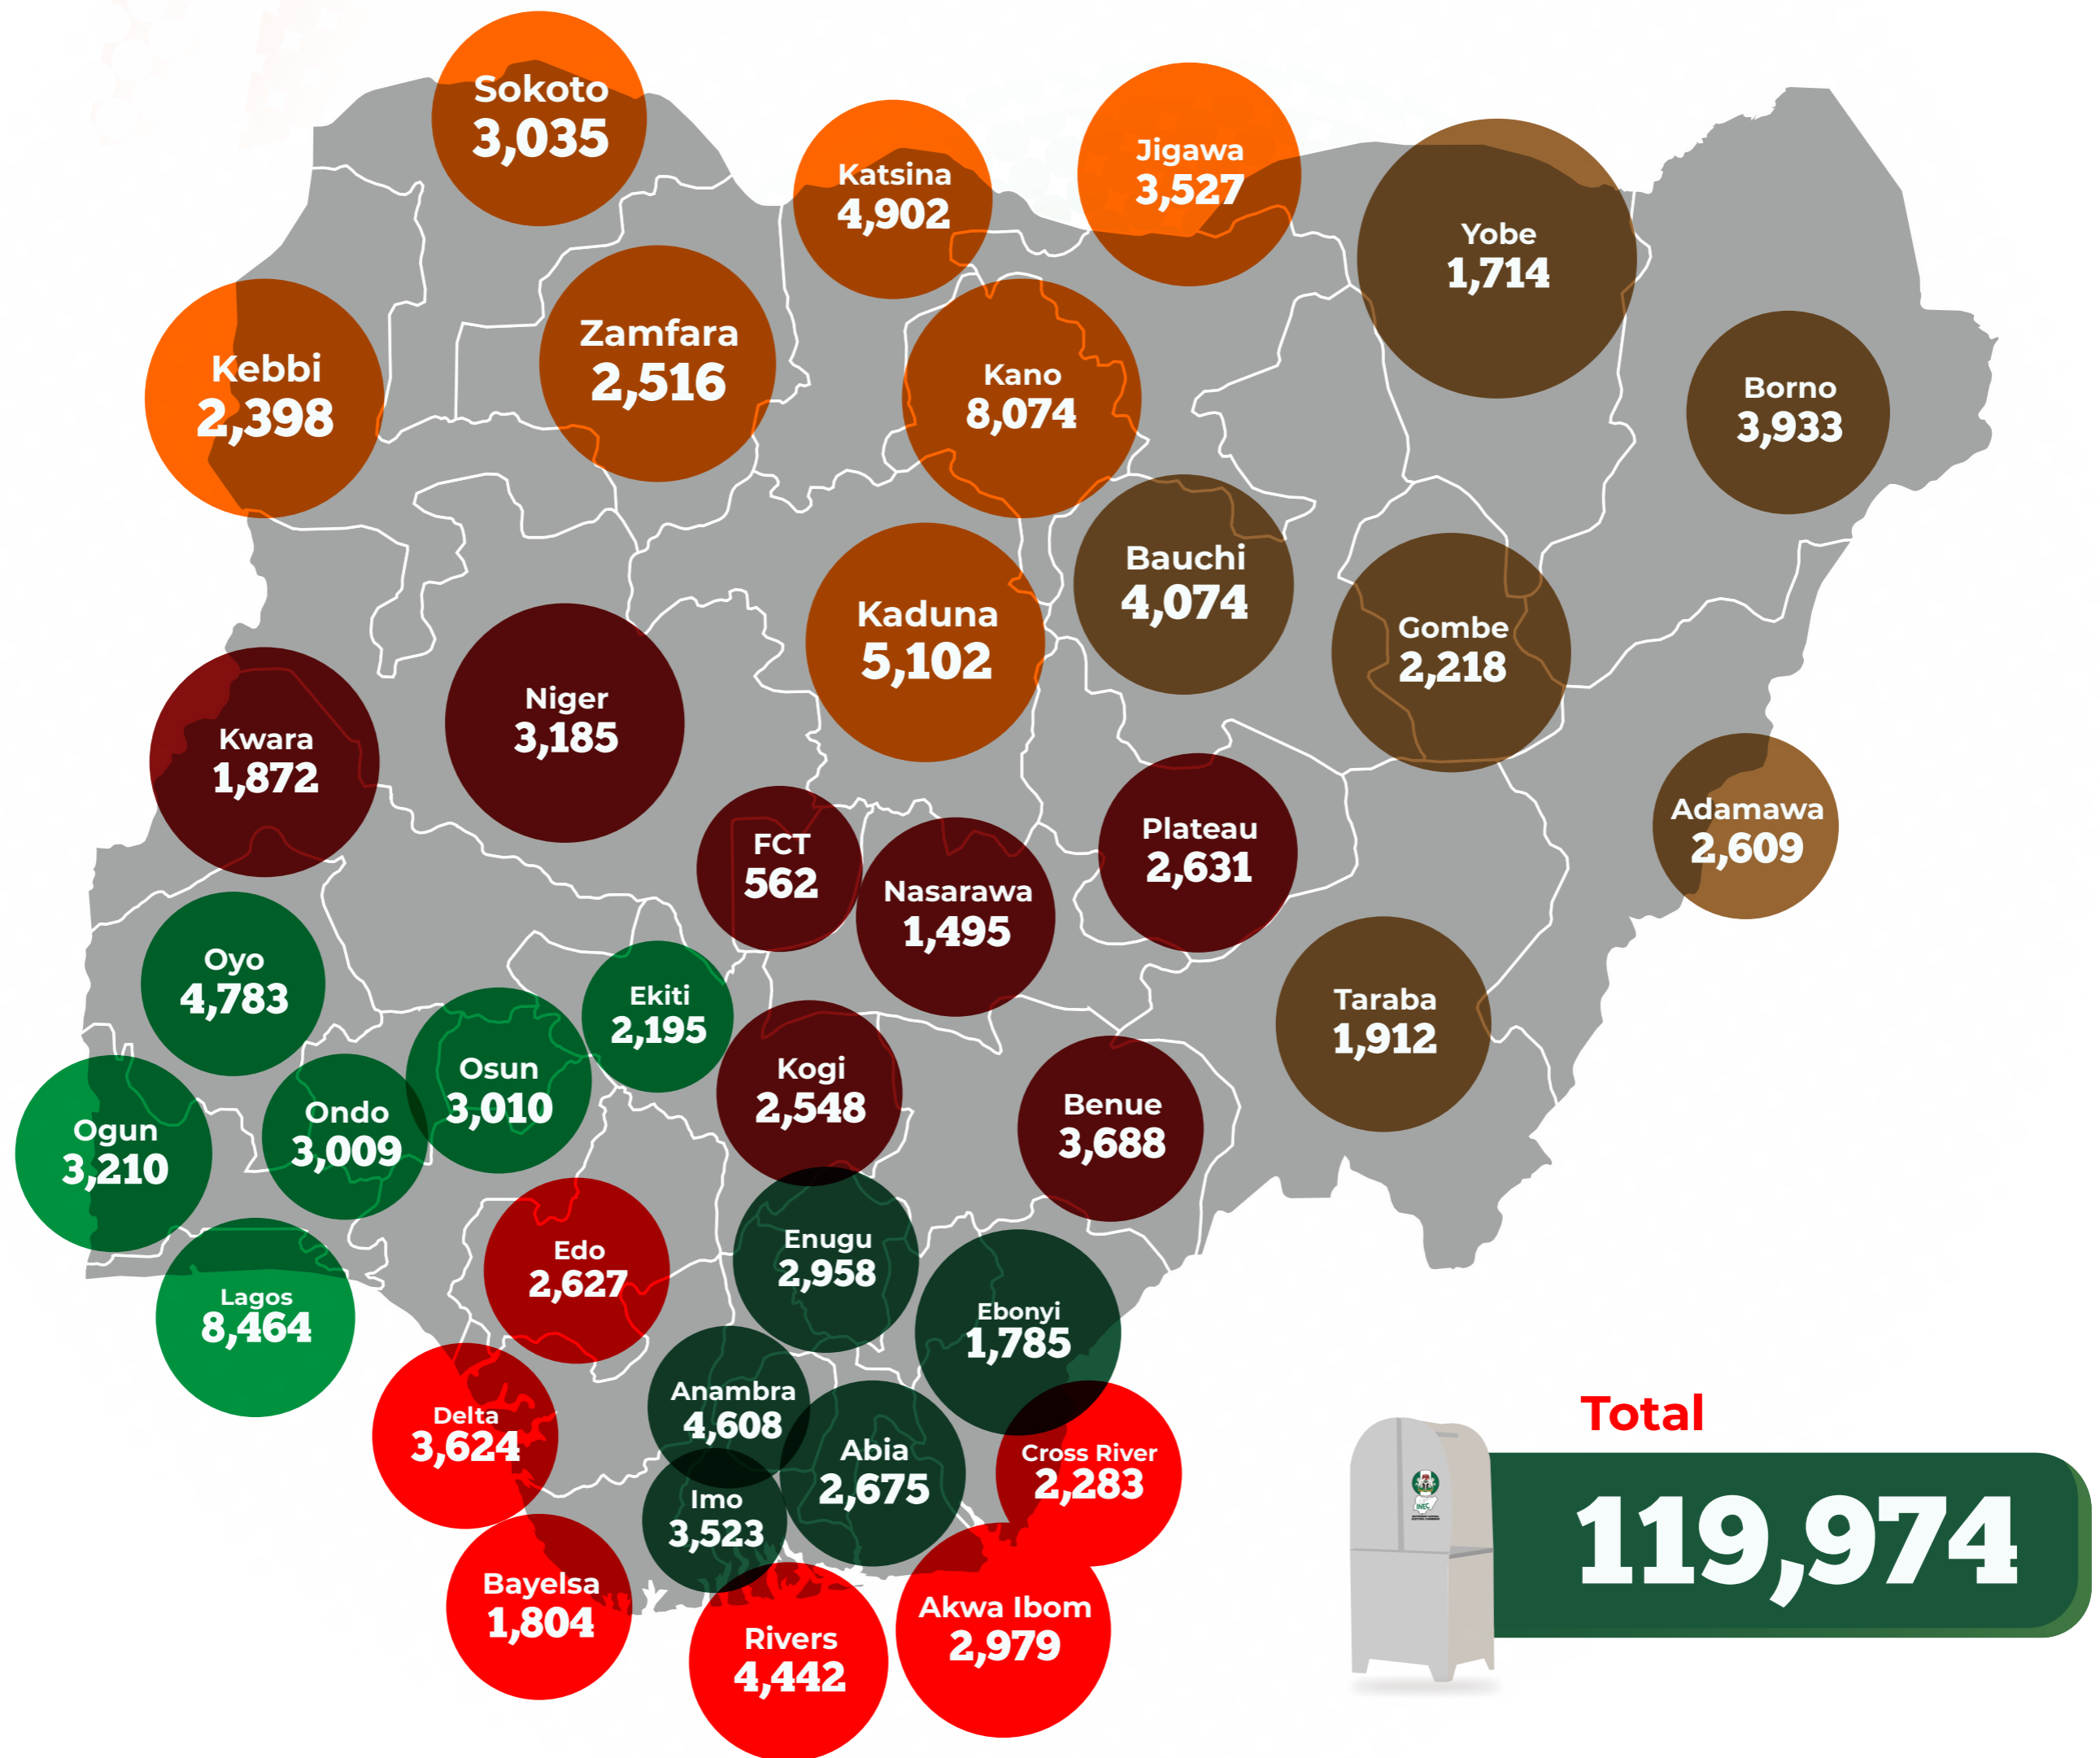

Distribution of **Polling Units** prior to the conversion of Voting points/Voting point Settlements Nationwide

iccc@inec.gov.ng
@inecnigeria
www.inecnigeria.org
www.inecnews.com

0700-CALL-INEC (0700-2255-4632)
09050858629, 08180958715,
09025038466, 07062896047

Download 'Mylnec' Mobile App  

Voting Points and Voting Point Settlements converted to **Polling Units** Nationwide

iccc@inec.gov.ng
@inecnigeria
www.inecnigeria.org
www.inecnews.com

0700-CALL-INEC (0700-2255-4632)
09050858629, 08180958715,
09025038466, 07062896047

Download 'MyInec' Mobile App

Distribution of New Polling Units in Nigeria

iccc@inec.gov.ng
@inecnigeria
www.inecnigeria.org
www.inecnews.com

0700-CALL-INEC (0700-2255-4632)
09050858629, 08180958715,
09025038466, 07062896047